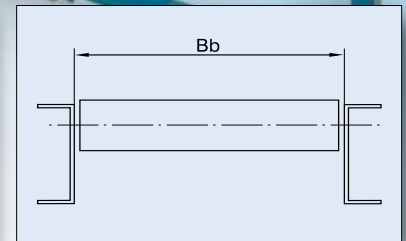

Pitch 37.5 + 50 mm

Roller Ø 30 mm, screwed upper edge of roller 3 mm above the frame profile

Please specify bend 45° or 90° when ordering

Overall width mm	Track width mm	Pitch mm	Order No. Small roller conveyor	Length 1000 mm	Length 2000 mm	Length 3000 mm	Order No. Bend	Bend 45°	Bend 90°
Small roller tracks with plastic carrier rollers									
240	200	25	5022 KU x				5022 KU		
340	300	25	5023 KU x				5023 KU		
440	400	25	5024 KU x				5024 KU		
540	500	25	5025 KU x				5025 KU		
240	200	37.5	5032 KU x				5032 KU		
340	300	37.5	5033 KU x				5033 KU		
440	400	37.5	5034 KU x				5034 KU		
540	500	37.5	5035 KU x				5035 KU		
640	600	37.5	5036 KU x				5036 KU		
Small roller conveyors with steel carrier rollers									
240	200	25	6022 ST x				6022 ST		
340	300	25	6023 ST x				6023 ST		
440	400	25	6024 ST x				6024 ST		
540	500	25	6025 ST x				6025 ST		
240	200	37.5	6032 ST x				6032 ST		
340	300	37.5	6033 ST x				6033 ST		
440	400	37.5	6034 ST x				6034 ST		
540	500	37.5	6035 ST x				6035 ST		
640	600	37.5	6036 ST x				6036 ST