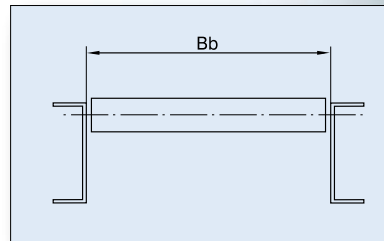

Small roller conveyors

- TORWEGGE small roller conveyors for transporting small articles across a gradient.
- The material being conveyed must rest upon at least 3 rollers = 75 mm long.
- With carrier rollers made from:

Plastic:	20 x 1.5 mm	
	30 x 1.8 mm	
Galvanised steel:	20 x 1.0 mm	
	30 x 1.5 mm	
Aluminium:	20 x 1.0 mm	Price available on request
	30 x 2.0 mm	
- Frame: U-profile 20/70/20 mm, galvanised, with transversal bars.
- Bends: Inner radius 800 mm, continuous or divided depending on the width.
- Also available in aluminium frames or completely in a stainless steel construction.
- Supports and accessories can be found on page F72

The small roller tracks are equipped with galvanised quick connectors as standard. These enable the tracks to be expanded at any time.

Other widths and lengths are available on request.
 Custom-made sizes are available on request.

Overall width mm	Track width mm	Pitch mm	Order No. Small roller conveyor	Length 1000 mm	Length 2000 mm	Length 3000 mm	Order No. Bend	Bend 45°	Bend 90°
Small roller tracks with plastic carrier rollers									
240	200	25	5022 KU x				5022 KU		
340	300	25	5023 KU x				5023 KU		
440	400	25	5024 KU x				5024 KU		
540	500	25	5025 KU x				5025 KU		
240	200	37.5	5032 KU x				5032 KU		
340	300	37.5	5033 KU x				5033 KU		
440	400	37.5	5034 KU x				5034 KU		
540	500	37.5	5035 KU x				5035 KU		
640	600	37.5	5036 KU x				5036 KU		
Small roller conveyors with steel carrier rollers									
240	200	25	6022 ST x				6022 ST		
340	300	25	6023 ST x				6023 ST		
440	400	25	6024 ST x				6024 ST		
540	500	25	6025 ST x				6025 ST		
240	200	37.5	6032 ST x				6032 ST		
340	300	37.5	6033 ST x				6033 ST		
440	400	37.5	6034 ST x				6034 ST		
540	500	37.5	6035 ST x				6035 ST		
640	600	37.5	6036 ST x				6036 ST		